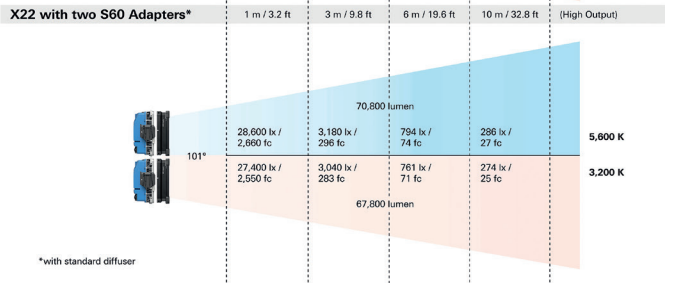

Photometrics

Download the ARRI Photometrics App or check [ARRI.com/SkyPanelX](https://www.ari.com/SkyPanelX) for more detailed photometric performance data of the SkyPanel X.

This ARRI Product Information is published by Arnold & Richter Cine Technik, 4th June 2024 © ARRI/2024. Technical data and offerings are subject to change without notice. All rights reserved. Without any warranty. Not binding 06/2024. ARRI, the ARRI logo, ARRIMAX, ARRISUN, EB, UOS, L-Series, MAX Technology, M-Series, Orbiter, POCKETPAR, Quick Lighting Mount, QLM, True Blue, SkyPanel, SKYPANEL, Stellar, and T12 as well as the blue/silver color combination are registered trademarks of Arnold & Richter Cine Technik GmbH & Co. Betriebs KG.