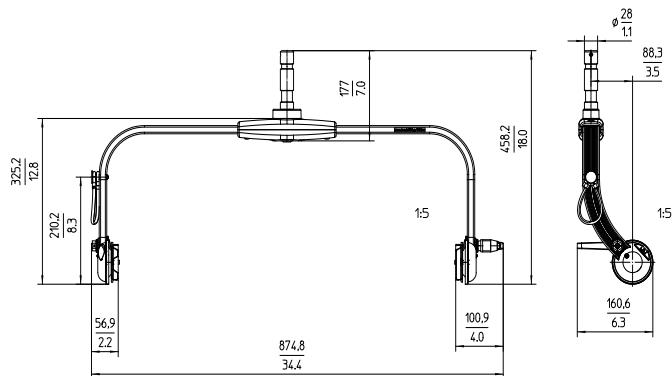

**DATA SHEET**

**X21**

Size: 738 x 339 x 154 mm / 29.1 x 13.3 x 6.1 in  
 Weight: approx. 15 kg / 33 lbs

**X21 Manual Yoke**

Size: 875 x 161 x 458 mm / 34.4 x 6.3 x 18.0 in  
 Weight: approx. 3 kg / 6.5 lbs

**HyPer Optic**

Size: 708 x 104 x 323 mm / 27.9 x 4.1 x 12.7 in  
 Weight: approx. 4.8 kg / 10.5 lbs

**S60 Adapter**

Size: 709 x 95 x 347 mm / 27.9 x 3.7 x 13.6 in  
 Weight: approx. 2 kg / 4.2 lbs

**X21 Dome**

Size: 711 x 70 x 323 mm / 28 x 2.8 x 12.7 in  
 Weight: approx. 0.6 kg / 1.3 lbs

**X Modular Yoke with X22 Modular Frame**

Size: 1128 x 993 x 290 mm / 44.4 x 39.1 x 11.4 in  
 Weight: approx. 8 kg / 17.6 lbs

**X Modular Yoke with X23 Modular Frame**

Size: 1128 x 1318 x 290 mm / 44.4 x 51.9 x 11.4 in  
 Weight: approx. 9 kg / 19.8 lbs