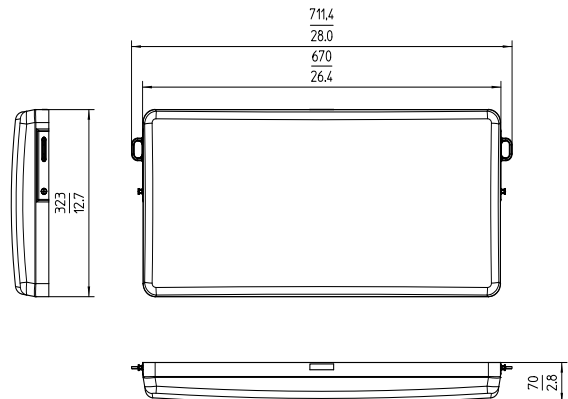

**DATA SHEET**

**X21**

Size: 738 x 339 x 154 mm / 29.1 x 13.3 x 6.1 in  
 Weight: approx. 15 kg / 33 lbs

**X21 Manual Yoke**

Size: 875 x 161 x 458 mm / 34.4 x 6.3 x 18.0 in  
 Weight: approx. 3 kg / 6.5 lbs

**HyPer Optic**

Size: 708 x 104 x 323 mm / 27.9 x 4.1 x 12.7 in  
 Weight: approx. 4.8 kg / 10.5 lbs

**S60 Adapter**

Size: 709 x 95 x 347 mm / 27.9 x 3.7 x 13.6 in  
 Weight: approx. 2 kg / 4.2 lbs

**X21 Dome**

Size: 711 x 70 x 323 mm / 28 x 2.8 x 12.7 in  
 Weight: approx. 0.6 kg / 1.3 lbs

**X Modular Yoke with X22 Modular Frame**

Size: 1128 x 993 x 290 mm / 44.4 x 39.1 x 11.4 in  
 Weight: approx. 8 kg / 17.6 lbs

**X Modular Yoke with X23 Modular Frame**

Size: 1128 x 1318 x 290 mm / 44.4 x 51.9 x 11.4 in  
 Weight: approx. 9 kg / 19.8 lbs