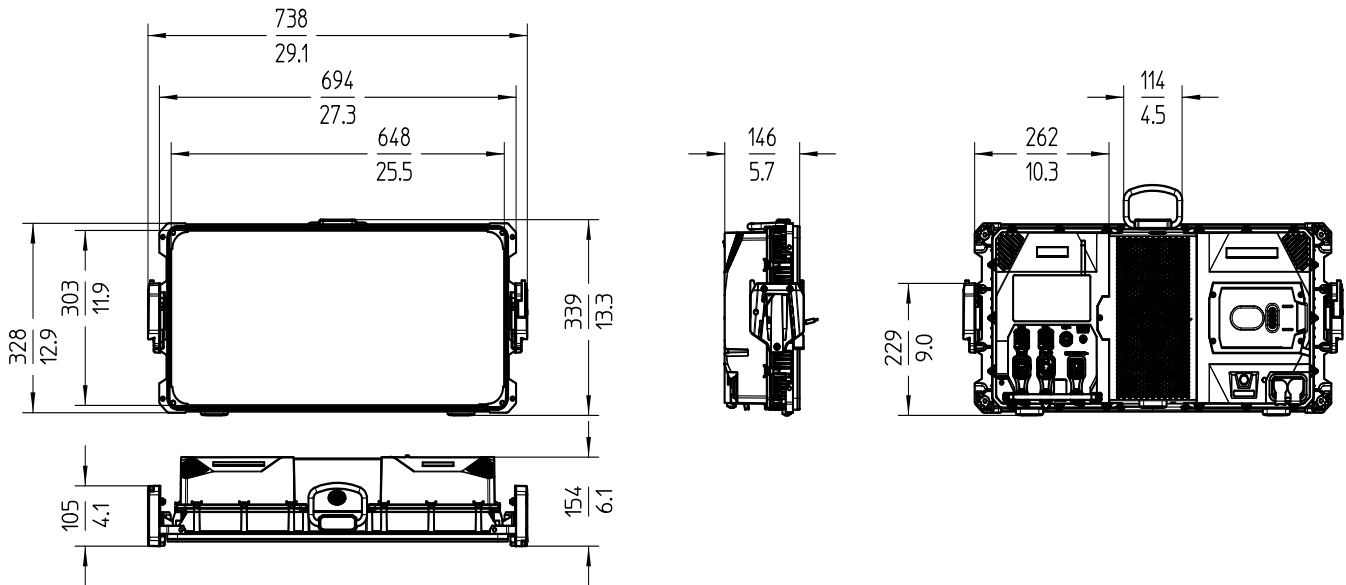

**DATA SHEET**

**X21**

Size: 738 x 339 x 154 mm / 29.1 x 13.3 x 6.1 in  
 Weight: approx. 15 kg / 33 lbs

**X21 Manual Yoke**

Size: 875 x 161 x 458 mm / 34.4 x 6.3 x 18.0 in  
 Weight: approx. 3 kg / 6.5 lbs

**HyPer Optic**

Size: 708 x 104 x 323 mm / 27.9 x 4.1 x 12.7 in  
 Weight: approx. 4.8 kg / 10.5 lbs

**S60 Adapter**

Size: 709 x 95 x 347 mm / 27.9 x 3.7 x 13.6 in  
 Weight: approx. 2 kg / 4.2 lbs

**X21 Dome**

Size: 711 x 70 x 323 mm / 28 x 2.8 x 12.7 in  
 Weight: approx. 0.6 kg / 1.3 lbs

**X Modular Yoke with X22 Modular Frame**

Size: 1128 x 993 x 290 mm / 44.4 x 39.1 x 11.4 in  
 Weight: approx. 8 kg / 17.6 lbs

**X Modular Yoke with X23 Modular Frame**

Size: 1128 x 1318 x 290 mm / 44.4 x 51.9 x 11.4 in  
 Weight: approx. 9 kg / 19.8 lbs