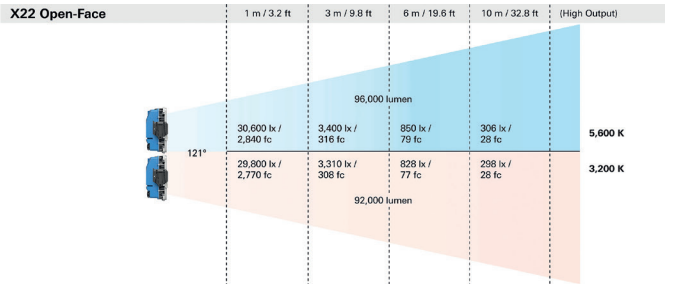

Photometrics

Download the ARRI Photometrics App or check [ARRI.com/SkyPanelX](https://www.ari.com/SkyPanelX) for more detailed photometric performance data of the SkyPanel X.

This ARRI Product Information is published by Arnold & Richter Cine Technik, 4th June 2024 © ARRI/2024. Technical data and offerings are subject to change without notice. All rights reserved. Without any warranty. Not binding 06/2024. ARRI, the ARRI logo, ARRIMAX, ARRISUN, EB, UOS, L-Series, MAX Technology, M-Series, Orbiter, POCKETPAR, Quick Lighting Mount, QLM, True Blue, SkyPanel, SKYPANEL, Stellar, and T12 as well as the blue/silver color combination are registered trademarks of Arnold & Richter Cine Technik GmbH & Co. Betriebs KG.