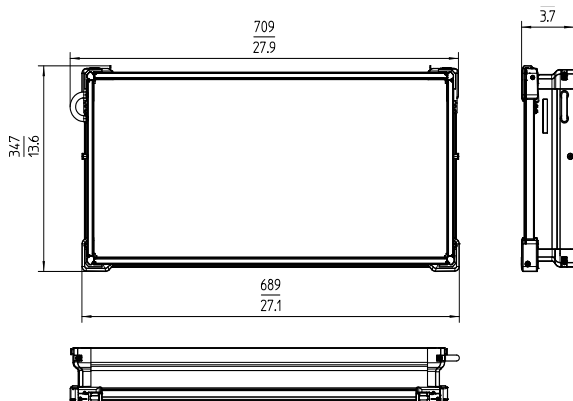

**DATA SHEET**

**X21**

Size: 738 x 339 x 154 mm / 29.1 x 13.3 x 6.1 in  
 Weight: approx. 15 kg / 33 lbs

**X21 Manual Yoke**

Size: 875 x 161 x 458 mm / 34.4 x 6.3 x 18.0 in  
 Weight: approx. 3 kg / 6.5 lbs

**HyPer Optic**

Size: 708 x 104 x 323 mm / 27.9 x 4.1 x 12.7 in  
 Weight: approx. 4.8 kg / 10.5 lbs

**S60 Adapter**

Size: 709 x 95 x 347 mm / 27.9 x 3.7 x 13.6 in  
 Weight: approx. 2 kg / 4.2 lbs

**X21 Dome**

Size: 711 x 70 x 323 mm / 28 x 2.8 x 12.7 in  
 Weight: approx. 0.6 kg / 1.3 lbs

**X Modular Yoke with X22 Modular Frame**

Size: 1128 x 993 x 290 mm / 44.4 x 39.1 x 11.4 in  
 Weight: approx. 8 kg / 17.6 lbs