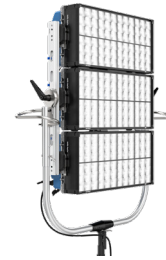

Specifications

	X21	X22	X23
Power	800 W	1,600 W	2,400 W
Format size	2 : 1 (horizontal)	2 : 2 (square)	3 : 2 (vertical)
Light engines	4	8	12
Pixel zones	8 max.	16 max.	24 max.
Max. output (lux)	4,800 Lux @ 10 m, 5,600 K (native hard)	9,600 Lux @ 10 m, 5,600 K (native hard)	14,400 Lux @ 10 m, 5,600 K (native hard)
Max. output (lumen)	51,809 Lumen (native open-face)	103,618 Lumen (native open-face)	155,427 Lumen (native open-face)
Included items	1x X21 Dome	2x X21 Dome	3x X21 Dome
Connectors	■ 2x AC (In and Through), max. 20 A, TRUE1 TOP ■ 1x DC (In) 48 V for battery use ■ 2x DMX (In and Out), XLR-5pin ■ 2x LAN / Ethernet, RJ45, EtherCON compatible ■ 1x USB type C ■ 1x LEMO for ALL-WEATHER Control Panel	■ 4x AC (In and Through), max. 20 A, TRUE1 TOP ■ 2x DC (In) 48 V for battery use ■ 4x DMX (In and Out), XLR-5pin ■ 4x LAN / Ethernet, RJ45, EtherCON compatible ■ 2x USB type C ■ 2x LEMO for ALL-WEATHER Control Panel	■ 6x AC (In and Through), max. 20 A, TRUE1 TOP ■ 3x DC (In) 48 V for battery use ■ 6x DMX (In and Out), XLR-5pin ■ 6x LAN / Ethernet, RJ45, EtherCON compatible ■ 3x USB type C ■ 3x LEMO for ALL-WEATHER Control Panel
Rigging System	■ Manual Yoke, bent, Quick-Release, 28 mm spigot ■ P.O. Yoke, Quick-Release, 28 mm spigot ■ Twin Quick-Lock bracket for multi-unit setups	■ X Modular frames for X22, Quick-Release ■ X Modular System for X22 & X23, Quick-Release, 28 mm spigot ■ Twin Quick-Lock bracket for multi-unit setups	■ X Modular frames for X23, Quick-Release ■ X Modular System for X22 & X23, Quick-Release, 28 mm spigot ■ Twin Quick-Lock bracket for multi-unit setups
Dimensions	Fixture only: 738 x 339 x 154 mm / 29.1 x 13.3 x 6.1 in with MAN yoke: 875 x 588 x 170 mm / 34.4 x 23.2 x 6.7 in with P.O. yoke: 842 x 622 x 155 mm / 33.2 x 24.5 x 6.1 in	738 x 668 x 154 mm / 29.1 x 26.2 x 6.1 in 1128 x 1089 x 290 mm / 44.4 x 42.9 x 11.4 in n.a.	738 x 1,002 x 154 mm / 29.1 x 39.4 x 6.1 in 1128 x 1414 x 290 mm / 44.4 x 55.7 x 11.4 in n.a.
Weight	Fixture only: approx. 15 kg / 33 lbs with MAN yoke: approx. 18 kg / 39.7 lbs with P.O. yoke: approx. 18,5 kg / 40.8 lbs	approx. 30 kg / 66.1 lbs approx. 38 kg / 83.8 lbs n.a.	approx. 45 kg / 99.2 lbs approx. 54 kg / 119.1 lbs n.a.
AC voltage	100 - 240 V~, 50/60Hz		
PSU	Integrated		
LED engine	Full Spectrum, 6-color RGBACL LED		
Native quality	Hard (HyPer Optic), soft (X21 Dome or S60 Adapter), open-face		
CCT range	1,500 K - 20,000 K		
CRI	90 min. / 99 max. (High CRI VariFan mode)		
TLCI	93 typical (High CRI VariFan mode)		
Camera sensor matching	Yes, via ARRI ALEXA Mode		
Dimming performance	Flicker free, High-res low end dimming		
Native beam angle	11° (hard), 107° (soft), 121° (open-face)		
Diffuser options	X21 Dome, Beam Enhancer filter, S60-C diffusers		
Accessory compatibility	All SkyPanel S60-C front accessories via S60 Adapter		
Type of display	Removable ALL-WEATHER Control Panel with LiOS3		
Operational modes	Standard (low noise), High Output, High CRI VariFan, ARRI ALEXA		
Color modes	CCT, HSI, RGBW, RGBACL, Effects, XY, Gel, Source Matching		
DMX presets	Yes, via ALL-WEATHER Control Panel, RDM and DMX-512A		
Legacy DMX modes	Compatible with S60-C mode 1 and 6		
Multi-array setup	Yes (up to 3 units in just one single DMX profile)		
IP-rating	IP66 (High-pressure jet cleaning, rain, heavy storms, high humidity)		
Cooling system	Passive + Active cooling system with double heat sink		
Integrated wired control	DMX-512A, RDM, Art-Net 4, sACN LAN (Web-control, ALSM, mDNS Bonjour, PTP, NTP)		
Integrated wireless control	CRMX Classic, CRMX2, W-DMX G3 / G4 / G4S / G5, BLE, Native Bluetooth 5.0		
Daisy-chain modularity	Yes, via TRUE1 TOP (power) and EtherCON / RJ45 (data)		
Pre-programmed effects	15 Pixel Macros, 15 effects		
Warranty	3 years		
Ambient temperature	-20°C to +40°C / -4°F to +104°F (during operation)		
Certifications	CE, UKCA, CB, ENEC, cNRTLus, FCC, ICES, KC, TRA, ETA, ENACOM, RCM, R-NZ, NBRC, NTC, IFT, PSE