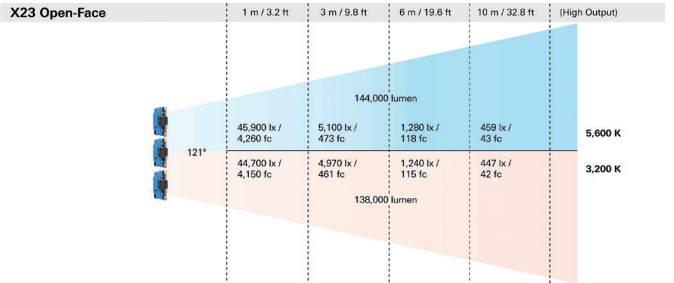

Photometrics

Download the ARRI Photometrics App or check [ARRI.com/SkyPanelX](https://www.ari.com/SkyPanelX) for more detailed photometric performance data of the SkyPanel X.

This ARRI Product Information is published by Arnold & Richter Cine Technik, 4th June 2024 © ARRI/2024. Technical data and offerings are subject to change without notice. All rights reserved. Without any warranty. Not binding 06/2024. ARRI, the ARRI logo, ARRIMAX, ARRISUN, EB, UOS, L-Series, MAX Technology, M-Series, Orbiter, POCKETPAR, Quick Lighting Mount, QLM, True Blue, SkyPanel, SKYPANEL, Stellar, and T12 as well as the blue/silver color combination are registered trademarks of Arnold & Richter Cine Technik GmbH & Co. Betriebs KG.