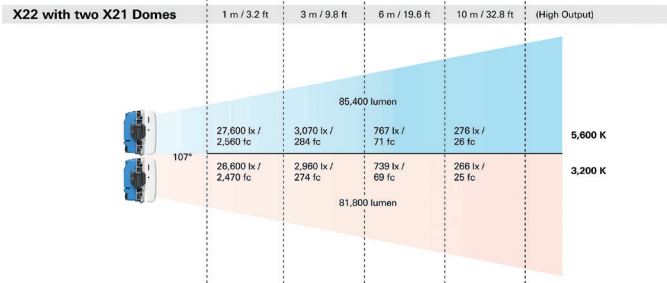

Photometrics

Download the ARRI Photometrics App or check [ARRI.com/SkyPanelX](https://www.ari.com/SkyPanelX) for more detailed photometric performance data of the SkyPanel X.

This ARRI Product Information is published by Arnold & Richter Cine Technik, 4th June 2024 © ARRI/2024. Technical data and offerings are subject to change without notice. All rights reserved. Without any warranty. Not binding 06/2024. ARRI, the ARRI logo, ARRIMAX, ARRISUN, EB, UOS, L-Series, MAX Technology, M-Series, Orbiter, POCKETPAR, Quick Lighting Mount, QLM, True Blue, SkyPanel, SKYPANEL, Stellar, and T12 as well as the blue/silver color combination are registered trademarks of Arnold & Richter Cine Technik GmbH & Co. Betriebs KG.