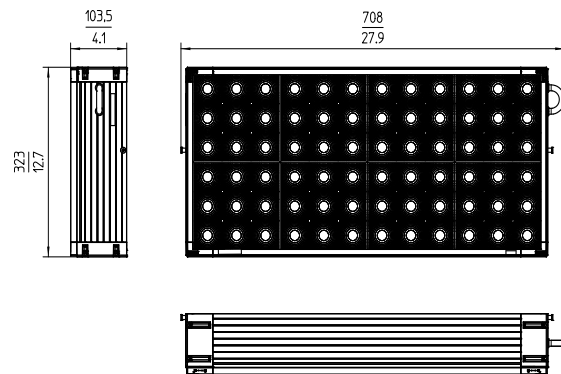

**DATA SHEET**

**X21**

Size: 738 x 339 x 154 mm / 29.1 x 13.3 x 6.1 in  
 Weight: approx. 15 kg / 33 lbs

**X21 Manual Yoke**

Size: 875 x 161 x 458 mm / 34.4 x 6.3 x 18.0 in  
 Weight: approx. 3 kg / 6.5 lbs

**HyPer Optic**

Size: 708 x 104 x 323 mm / 27.9 x 4.1 x 12.7 in  
 Weight: approx. 4.8 kg / 10.5 lbs

**S60 Adapter**

Size: 709 x 95 x 347 mm / 27.9 x 3.7 x 13.6 in  
 Weight: approx. 2 kg / 4.2 lbs

**X21 Dome**

Size: 711 x 70 x 323 mm / 28 x 2.8 x 12.7 in  
 Weight: approx. 0.6 kg / 1.3 lbs

**X Modular Yoke with X22 Modular Frame**

Size: 1128 x 993 x 290 mm / 44.4 x 39.1 x 11.4 in  
 Weight: approx. 8 kg / 17.6 lbs