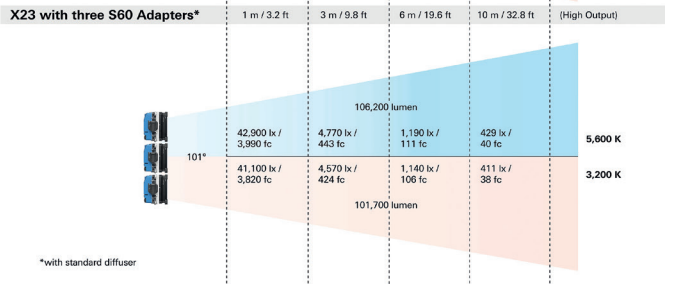

Photometrics

Download the ARRI Photometrics App or check [ARRI.com/SkyPanelX](https://www.ari.com/SkyPanelX) for more detailed photometric performance data of the SkyPanel X.

This ARRI Product Information is published by Arnold & Richter Cine Technik, 4th June 2024 © ARRI/2024. Technical data and offerings are subject to change without notice. All rights reserved. Without any warranty. Not binding 06/2024. ARRI, the ARRI logo, ARRIMAX, ARRISUN, EB, UOS, L-Series, MAX Technology, M-Series, Orbiter, POCKETPAR, Quick Lighting Mount, QLM, True Blue, SkyPanel, SKYPANEL, Stellar, and T12 as well as the blue/silver color combination are registered trademarks of Arnold & Richter Cine Technik GmbH & Co. Betriebs KG.