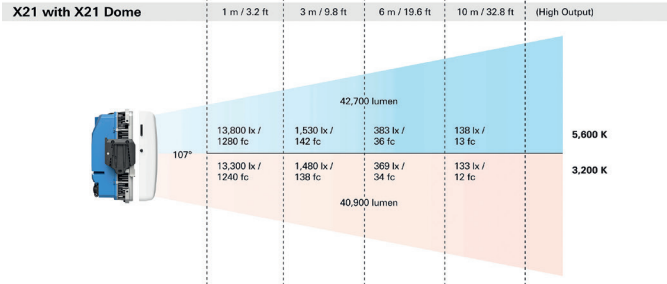

Photometrics

Download the ARRI Photometrics App or check [ARRI.com/SkyPanelX](https://www.ari.com/SkyPanelX) for more detailed photometric performance data of the SkyPanel X.

This ARRI Product Information is published by Arnold & Richter Cine Technik, 4th June 2024 © ARRI/2024. Technical data and offerings are subject to change without notice. All rights reserved. Without any warranty. Not binding 06/2024. ARRI, the ARRI logo, ARRIMAX, ARRISUN, EB, UOS, L-Series, MAX Technology, M-Series, Orbiter, POCKETPAR, Quick Lighting Mount, QLM, True Blue, SkyPanel, SKYPANEL, Stellar, and T12 as well as the blue/silver color combination are registered trademarks of Arnold & Richter Cine Technik GmbH & Co. Betriebs KG.