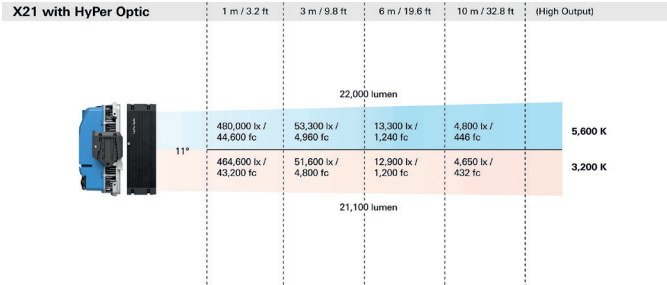

Photometrics

Download the ARRI Photometrics App or check [ARRI.com/SkyPanelX](https://www.ari.com/SkyPanelX) for more detailed photometric performance data of the SkyPanel X.

This ARRI Product Information is published by Arnold & Richter Cine Technik, 4th June 2024 © ARRI/2024. Technical data and offerings are subject to change without notice. All rights reserved. Without any warranty. Not binding 06/2024. ARRI, the ARRI logo, ARRIMAX, ARRISUN, EB, UOS, L-Series, MAX Technology, M-Series, Orbiter, POCKETPAR, Quick Lighting Mount, QLM, True Blue, SkyPanel, SKYPANEL, Stellar, and T12 as well as the blue/silver color combination are registered trademarks of Arnold & Richter Cine Technik GmbH & Co. Betriebs KG.