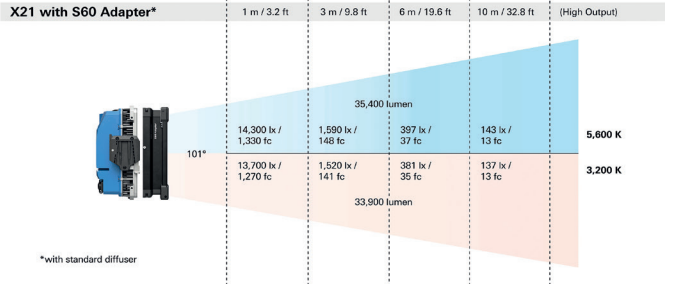

Photometrics

Download the ARRI Photometrics App or check [ARRI.com/SkyPanelX](https://www.ari.com/SkyPanelX) for more detailed photometric performance data of the SkyPanel X.

This ARRI Product Information is published by Arnold & Richter Cine Technik, 4th June 2024 © ARRI/2024. Technical data and offerings are subject to change without notice. All rights reserved. Without any warranty. Not binding 06/2024. ARRI, the ARRI logo, ARRIMAX, ARRISUN, EB, UOS, L-Series, MAX Technology, M-Series, Orbiter, POCKETPAR, Quick Lighting Mount, QLM, True Blue, SkyPanel, SKYPANEL, Stellar, and T12 as well as the blue/silver color combination are registered trademarks of Arnold & Richter Cine Technik GmbH & Co. Betriebs KG.