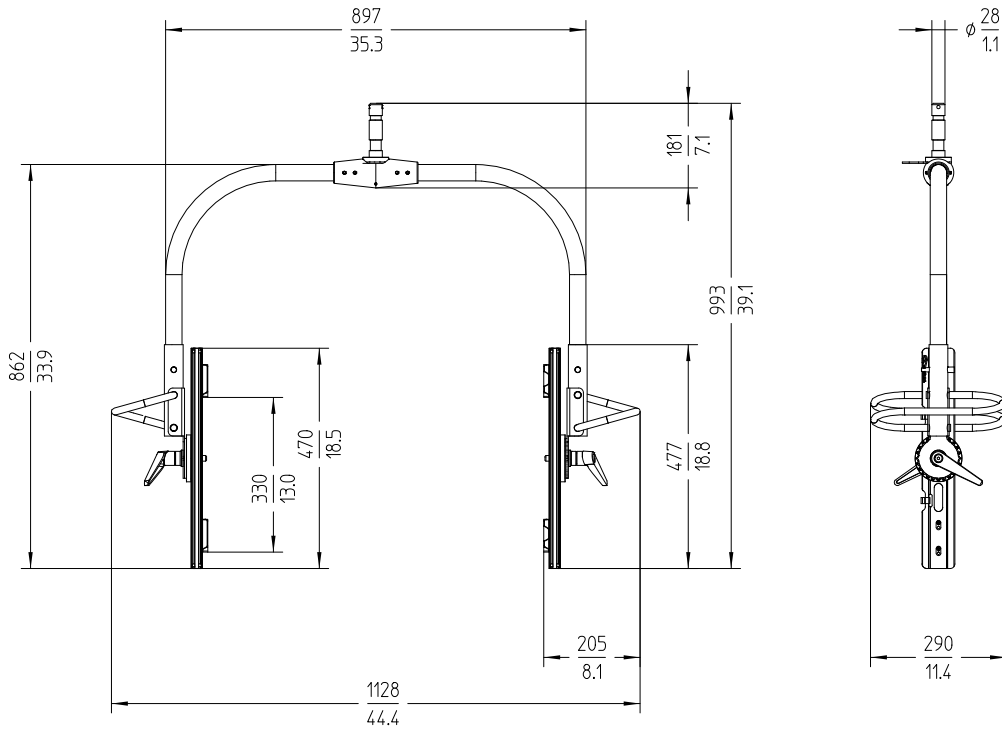

**DATA SHEET**

**X21**

Size: 738 x 339 x 154 mm / 29.1 x 13.3 x 6.1 in  
 Weight: approx. 15 kg / 33 lbs

**X21 Manual Yoke**

Size: 875 x 161 x 458 mm / 34.4 x 6.3 x 18.0 in  
 Weight: approx. 3 kg / 6.5 lbs

**HyPer Optic**

Size: 708 x 104 x 323 mm / 27.9 x 4.1 x 12.7 in  
 Weight: approx. 4.8 kg / 10.5 lbs

**S60 Adapter**

Size: 709 x 95 x 347 mm / 27.9 x 3.7 x 13.6 in  
 Weight: approx. 2 kg / 4.2 lbs

**X21 Dome**

Size: 711 x 70 x 323 mm / 28 x 2.8 x 12.7 in  
 Weight: approx. 0.6 kg / 1.3 lbs

**X Modular Yoke with X22 Modular Frame**

Size: 1128 x 993 x 290 mm / 44.4 x 39.1 x 11.4 in  
 Weight: approx. 8 kg / 17.6 lbs

**X Modular Yoke with X23 Modular Frame**

Size: 1128 x 1318 x 290 mm / 44.4 x 51.9 x 11.4 in  
 Weight: approx. 9 kg / 19.8 lbs