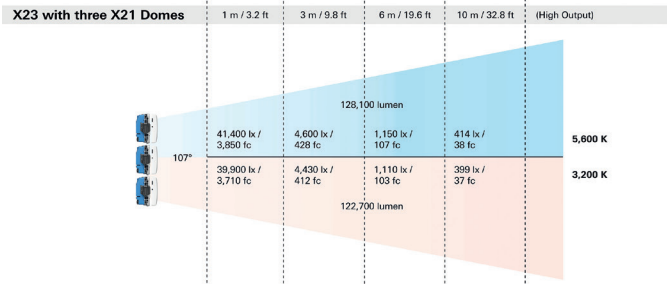

Photometrics

Download the ARRI Photometrics App or check [ARRI.com/SkyPanelX](https://www.ari.com/SkyPanelX) for more detailed photometric performance data of the SkyPanel X.

This ARRI Product Information is published by Arnold & Richter Cine Technik, 4th June 2024 © ARRI/2024. Technical data and offerings are subject to change without notice. All rights reserved. Without any warranty. Not binding 06/2024. ARRI, the ARRI logo, ARRIMAX, ARRISUN, EB, UOS, L-Series, MAX Technology, M-Series, Orbiter, POCKETPAR, Quick Lighting Mount, QLM, True Blue, SkyPanel, SKYPANEL, Stellar, and T12 as well as the blue/silver color combination are registered trademarks of Arnold & Richter Cine Technik GmbH & Co. Betriebs KG.