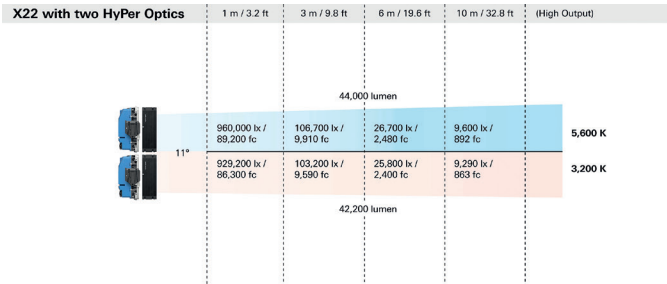

Photometrics

Download the ARRI Photometrics App or check [ARRI.com/SkyPanelX](https://www.ari.com/SkyPanelX) for more detailed photometric performance data of the SkyPanel X.

This ARRI Product Information is published by Arnold & Richter Cine Technik, 4th June 2024 © ARRI/2024. Technical data and offerings are subject to change without notice. All rights reserved. Without any warranty. Not binding 06/2024. ARRI, the ARRI logo, ARRIMAX, ARRISUN, EB, UOS, L-Series, MAX Technology, M-Series, Orbiter, POCKETPAR, Quick Lighting Mount, QLM, True Blue, SkyPanel, SKYPANEL, Stellar, and T12 as well as the blue/silver color combination are registered trademarks of Arnold & Richter Cine Technik GmbH & Co. Betriebs KG.