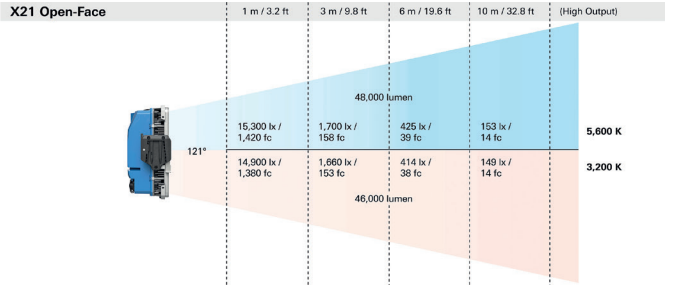

Photometrics

Download the ARRI Photometrics App or check [ARRI.com/SkyPanelX](https://www.ari.com/SkyPanelX) for more detailed photometric performance data of the SkyPanel X.

This ARRI Product Information is published by Arnold & Richter Cine Technik, 4th June 2024 © ARRI/2024. Technical data and offerings are subject to change without notice. All rights reserved. Without any warranty. Not binding 06/2024. ARRI, the ARRI logo, ARRIMAX, ARRISUN, EB, UOS, L-Series, MAX Technology, M-Series, Orbiter, POCKETPAR, Quick Lighting Mount, QLM, True Blue, SkyPanel, SKYPANEL, Stellar, and T12 as well as the blue/silver color combination are registered trademarks of Arnold & Richter Cine Technik GmbH & Co. Betriebs KG.