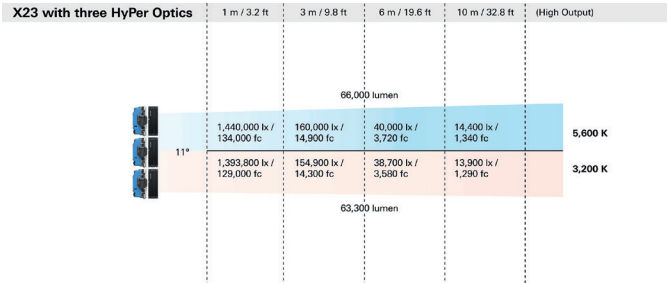

Photometrics

Download the ARRI Photometrics App or check [ARRI.com/SkyPanelX](https://www.ari.com/SkyPanelX) for more detailed photometric performance data of the SkyPanel X.

This ARRI Product Information is published by Arnold & Richter Cine Technik, 4th June 2024 © ARRI/2024. Technical data and offerings are subject to change without notice. All rights reserved. Without any warranty. Not binding 06/2024. ARRI, the ARRI logo, ARRIMAX, ARRISUN, EB, UOS, L-Series, MAX Technology, M-Series, Orbiter, POCKETPAR, Quick Lighting Mount, QLM, True Blue, SkyPanel, SKYPANEL, Stellar, and T12 as well as the blue/silver color combination are registered trademarks of Arnold & Richter Cine Technik GmbH & Co. Betriebs KG.